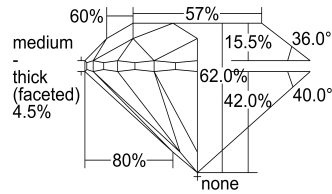

Profile to actual proportions

The diamond in the image is enlarged and standardized to highlight some of its identifying characteristics such as shape, faceting and clarity; the image may not represent the diamond appearance under different viewing conditions.